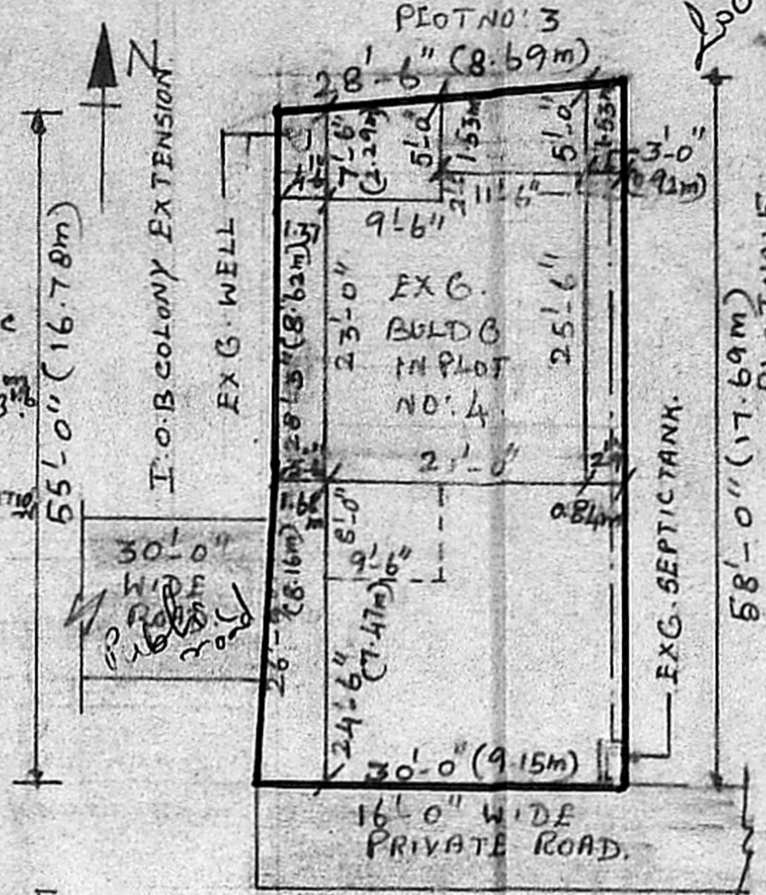

Site Plan

Plan Showing The Existing Construction Of A House In Plot No. 4, In S.No. 152 Part, Of No. 173 Selaiyur Village, At I.O.B. Colony Extension, Camp Road, Saidapet Taluk, Chengalput District.
Scale **1/8/0**

Reference

DOOR - D1 - 3'-3" x 6'-6"	- 1.00 x 1.98m
DOOR - D2 - 3'-0" x 6'-6"	- 0.92 x 1.98
DOOR - D3 - 2'-6" x 6'-6"	- 0.76 x 1.98
WINDOW - W1 - 4'-0" x 4'-0"	- 1.22 x 1.22
WINDOW - W2 - 3'-0" x 4'-0"	- 0.92 x 1.22
WINDOW - W3 - 4'-0" x 3'-0"	- 1.22 x 0.92
VENTILATOR - V - 3'-3" x 1'-6"	- 1.00 x 0.50

ALL JOINERY IN WELL SEASONED WOOD.

Note

	SFT	SQ. M.
PLOT AREA [AS PER DOCUMENT]	1667	155
G.F. PLINTH AREA	588	55
G.F. CARPET AREA	481	45
F.F. PLINTH AREA	499	46
F.F. CARPET AREA	406	38
PLOT AREA AS PER SITE CONDITION	1653	154

Staircase Details

WIDTH - 3'-0"	- 0.92m
TREAD - 8'-10"	- 0.25m
RISE - 0'-7"	- 0.18m

Colour Index

EXG. ROAD SHOWN THUS
EXG. WORK SHOWN THUS
BOUNDARY LINES SHOWN THUS
DRAINAGE LINE SHOWN THUS.

Rao Engineering Consultancy Services
NO. 24, MUNICIPAL BUILDING, SHANMUGAM ROAD, WEST TAMBARAM, MS 45

Drawing No. **122/11/89**